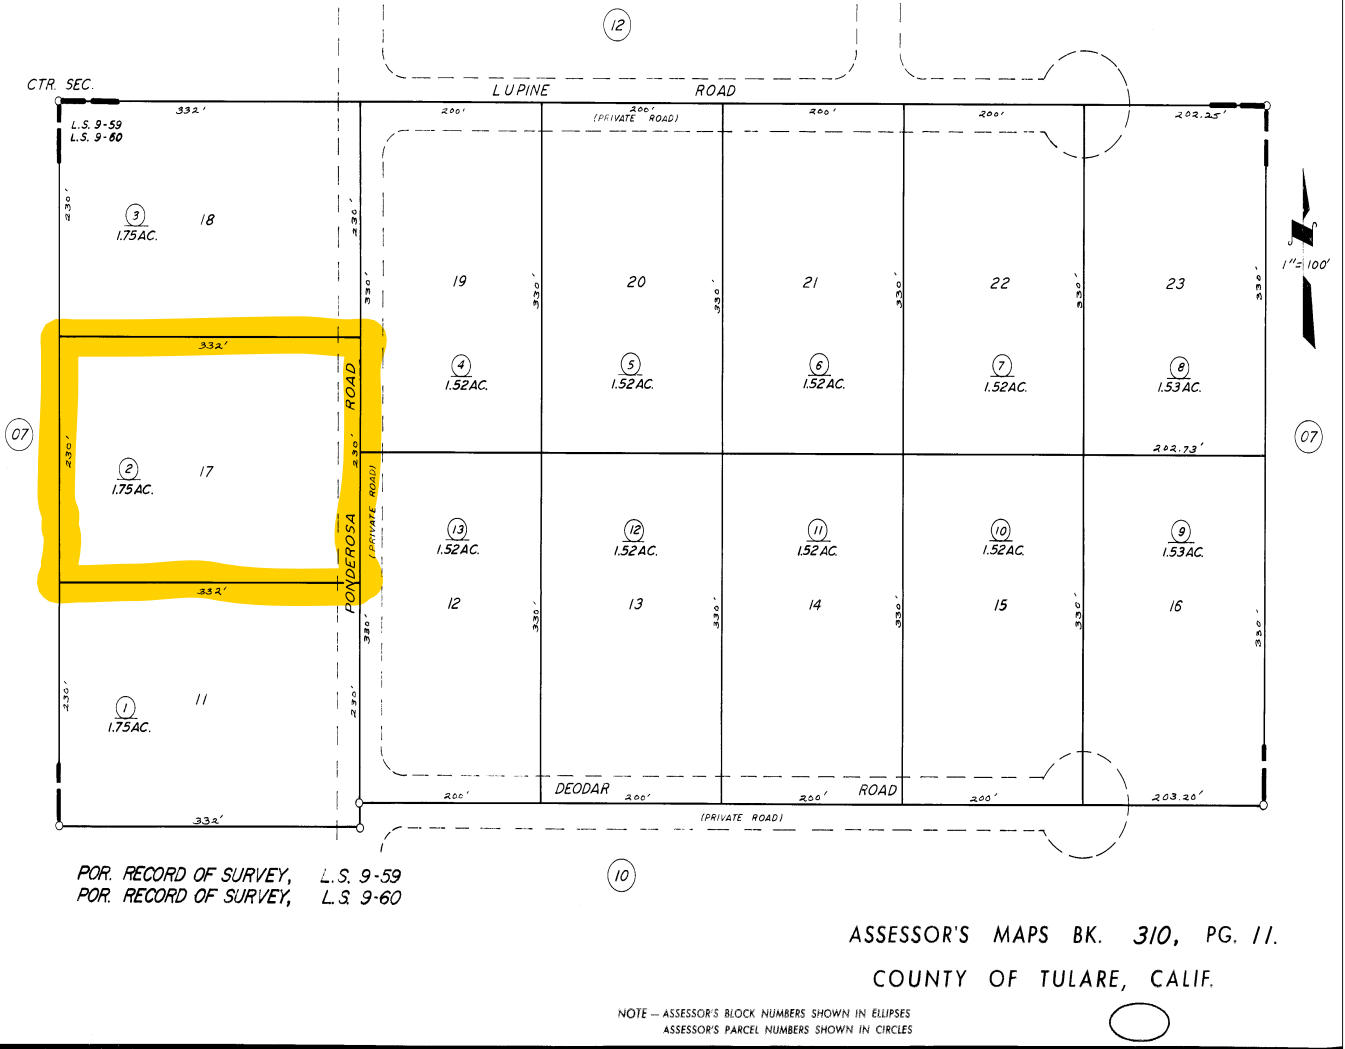

First American

myFirstAm®

Tax Map

97791 Ponderosa Rd, Inyokern, CA 93527

N'LY. POR. NW ¼ OF SE ¼ SEC. 17, T.22S., R.36E., M.D.B.&M.

TAX CODE AREA **310-11**
126-001

POR. RECORD OF SURVEY, L.S. 9-59
POR. RECORD OF SURVEY, L.S. 9-60

ASSESSOR'S MAPS BK. 310, PG. 11.

COUNTY OF TULARE, CALIF.

NOTE - ASSESSOR'S BLOCK NUMBERS SHOWN IN ELLIPSES
ASSESSOR'S PARCEL NUMBERS SHOWN IN CIRCLES